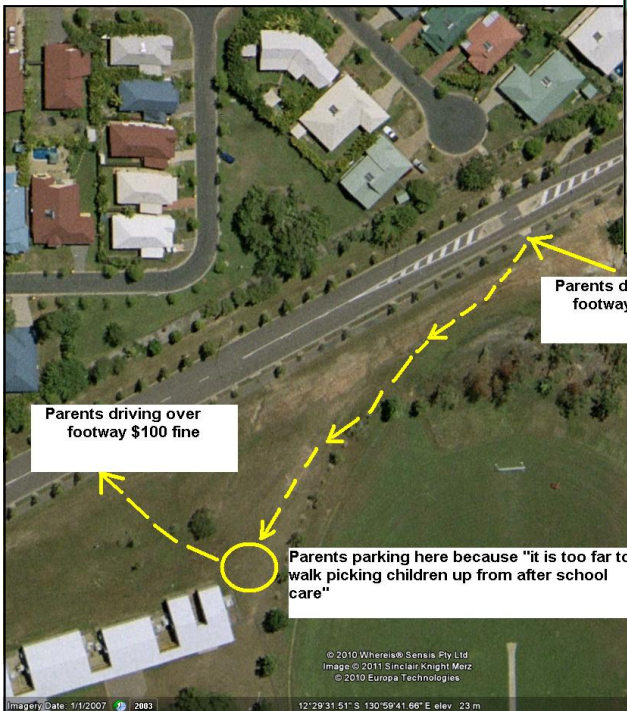

# Important Information regarding Parking and Student Safety.

Parents/Carers please **DO NOT** drive on or over footways.

Parents/Carers please **DO** at all time consider the safety of children and stagger your afternoon pick up time - from 2.45pm onwards it is extremely easy to find a park or pull into the Kiss and Go Lane. The children are supervised while they wait to be collected.

Vehicle reversed over a footway alongside a school at home time. Is there a child behind the vehicle? Dangerous and illegal (Penalty \$100)

The example photos in this flier illustrate that some parents/carers have not understood the safety messages that we regularly convey through our weekly newsletter. Palmerston Rangers will be conducting patrols of the area around the school on a regular basis. Offending drivers will be receiving infringement notices for these dangerous manoeuvres that are putting children at risk.

Vehicle driving over a footway within metres of bus stop Highly dangerous and illegal \$100 penalty

Parents driving over footway \$100 fine

Parents driving over footway. \$100 fine.

Parents parking here because "it is too far to walk picking children up from after school care"

Google Earth image of Buscall Avenue where parents are driving across footway to park next to the oval to collect children from After School Care. Please choose safety over convenience.

Vehicle driving over a footway within two metres of children and a bus stop. Highly dangerous and illegal Penalty \$100